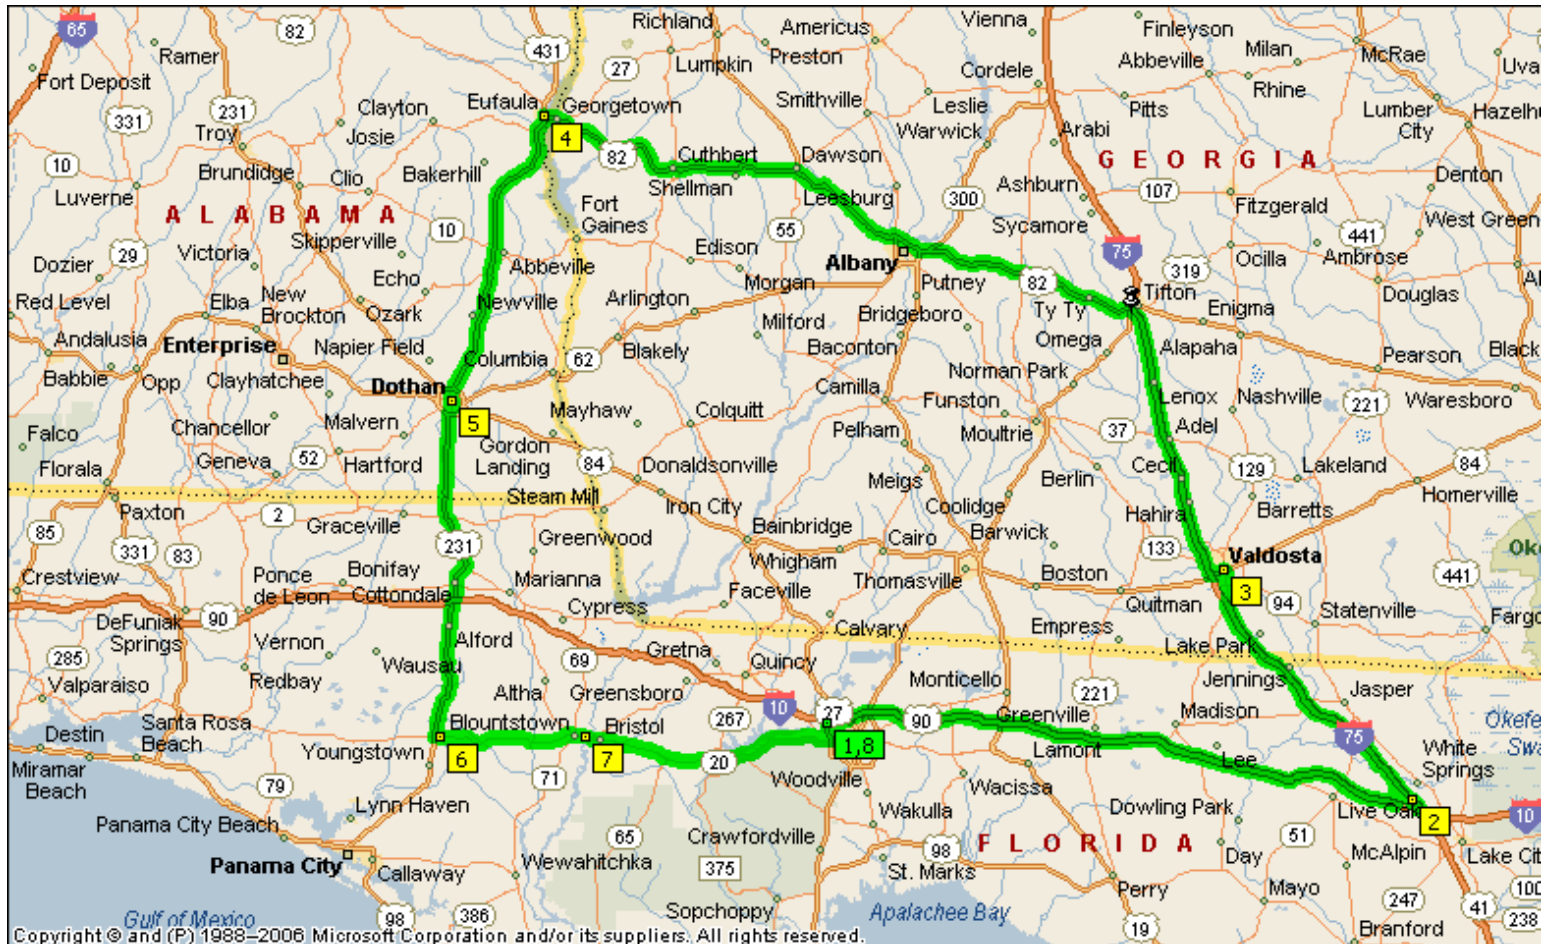

Route 3

From: 1745 Capital Cir NW, Tallahassee, FL 32303 **To:** 1745 Capital Cir NW, Tallahassee, FL 32303

Driving Distance: 495.7 miles **Time:** 9 hours, 3 minutes

Time	Distance	Instruction
7:00 AM	0.0	1 Depart 1745 Capital Cir NW, Tallahassee, FL 32303 on SR-263 [Capital Circle NW] (North) for 0.1 mi
7:00 AM	0.1	Take Ramp (RIGHT) onto I-10 for 96.4 mi towards I-10 / Lake City
8:21 AM	96.6	At exit 292, turn off onto Ramp for 0.2 mi towards CR-137 / Wellborn
8:22 AM	96.8	Keep RIGHT to stay on Ramp for 164 yds towards CR-137 / White Spgs.
8:22 AM	96.9	Keep STRAIGHT onto CR-137 for 2.5 mi
8:26 AM	99.4	Turn RIGHT (East) onto CR-136 [CR-137] for 0.7 mi
8:27 AM	100.1	Take Ramp (RIGHT) onto I-75 for 2.8 mi towards I-75 / Lake City
8:30 AM	102.9	2 At near White Springs, stay on I-75 (South-East) for 1.4 mi
8:31 AM	104.3	At exit 435, turn RIGHT onto Ramp for 0.3 mi towards I-10 / Jacksonville / Tallahassee
8:32 AM	104.6	Take Ramp (LEFT) onto I-10 for 0.5 mi towards I-10 / Jacksonville
8:32 AM	105.1	At exit 296B, take Ramp (RIGHT) onto I-75 for 46.9 mi towards I-75 / Valdosta
9:04 AM	141.6	Entering Georgia
9:14 AM	152.0	At exit 11, take Ramp (RIGHT) onto SR-31 for 5.2 mi towards GA-31 / Valdosta / Clyattville
9:21 AM	157.2	Turn LEFT (North) onto US-41 [SR-31] for 0.7 mi

3:15 PM	453.5	Keep STRAIGHT onto SR-20 [E Blountstown Hwy] for 39.2 mi
4:00 PM	492.7	Turn LEFT (North) onto SR-263 [Capital Circle NW] for 3.0 mi
Check local time; this stop is in a different time zone.		
4:03 PM	495.7	8 Arrive 1745 Capital Cir NW, Tallahassee, FL 32303